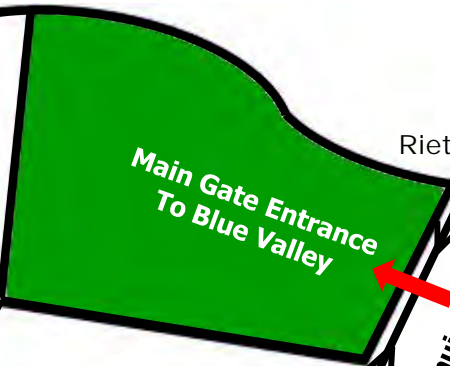

RIETSPRUIT ROAD – COMING FROM SAMRAND

MIDRAND

FROM JHB ON THE N1

TAKE THE **OLIFANSFONTEIN** OFF RAMP.

TURN LEFT AT BOTTOM OF THE RAMP AT TRAFFIC LIGHTS.

STAY TO THE RIGHT AND AT THE NEXT SET OF TRAFFIC LIGHTS, TURN RIGHT INTO LEVER ROAD.

FOLLOW THE ROAD OVER A STOP STREET AND AT THE TOP VEER LEFT INTO RIETSPRUIT ROAD (THREE WAY TRAFFIC LIGHT INTERSECTION).

TAKE SLIPWAY AT FOUR WAY STOP, LEFT INTO THE BLUE VALLEY GOLF ESTATE.

FROM PRETORIA ON THE N1

TAKE THE SAMRAND AVENUE OFF RAMP.

BOTTOM OF OFF RAMP AT TRAFFIC LIGHT, TURN RIGHT.

2ND SET OF TRAFFIC LIGHTS, TURN LEFT INTO RIETSPRUIT ROAD.

AT THE TOP AT ROBOT VEER LEFT INTO ROOIHUISKRAAL ROAD. AT FOUR WAY STOP TURN RIGHT INTO THE BLUE VALLEY GOLF ESTATE.

INSIDE THE ESTATE:

ENTER THROUGH MAIN GATE, TRAVEL DOWN THE MAIN ROAD TO THE CIRCLE. TRAVEL HALFWAY ROUND AND TURN LEFT. FOLLOW ROAD TO THE PARKING AREA SITUATED ON YOUR LEFT AND RIGHT HAND SIDE. THE CLUB HOUSE BUILDING IS SITUATED AT THE END OF THIS ROAD.